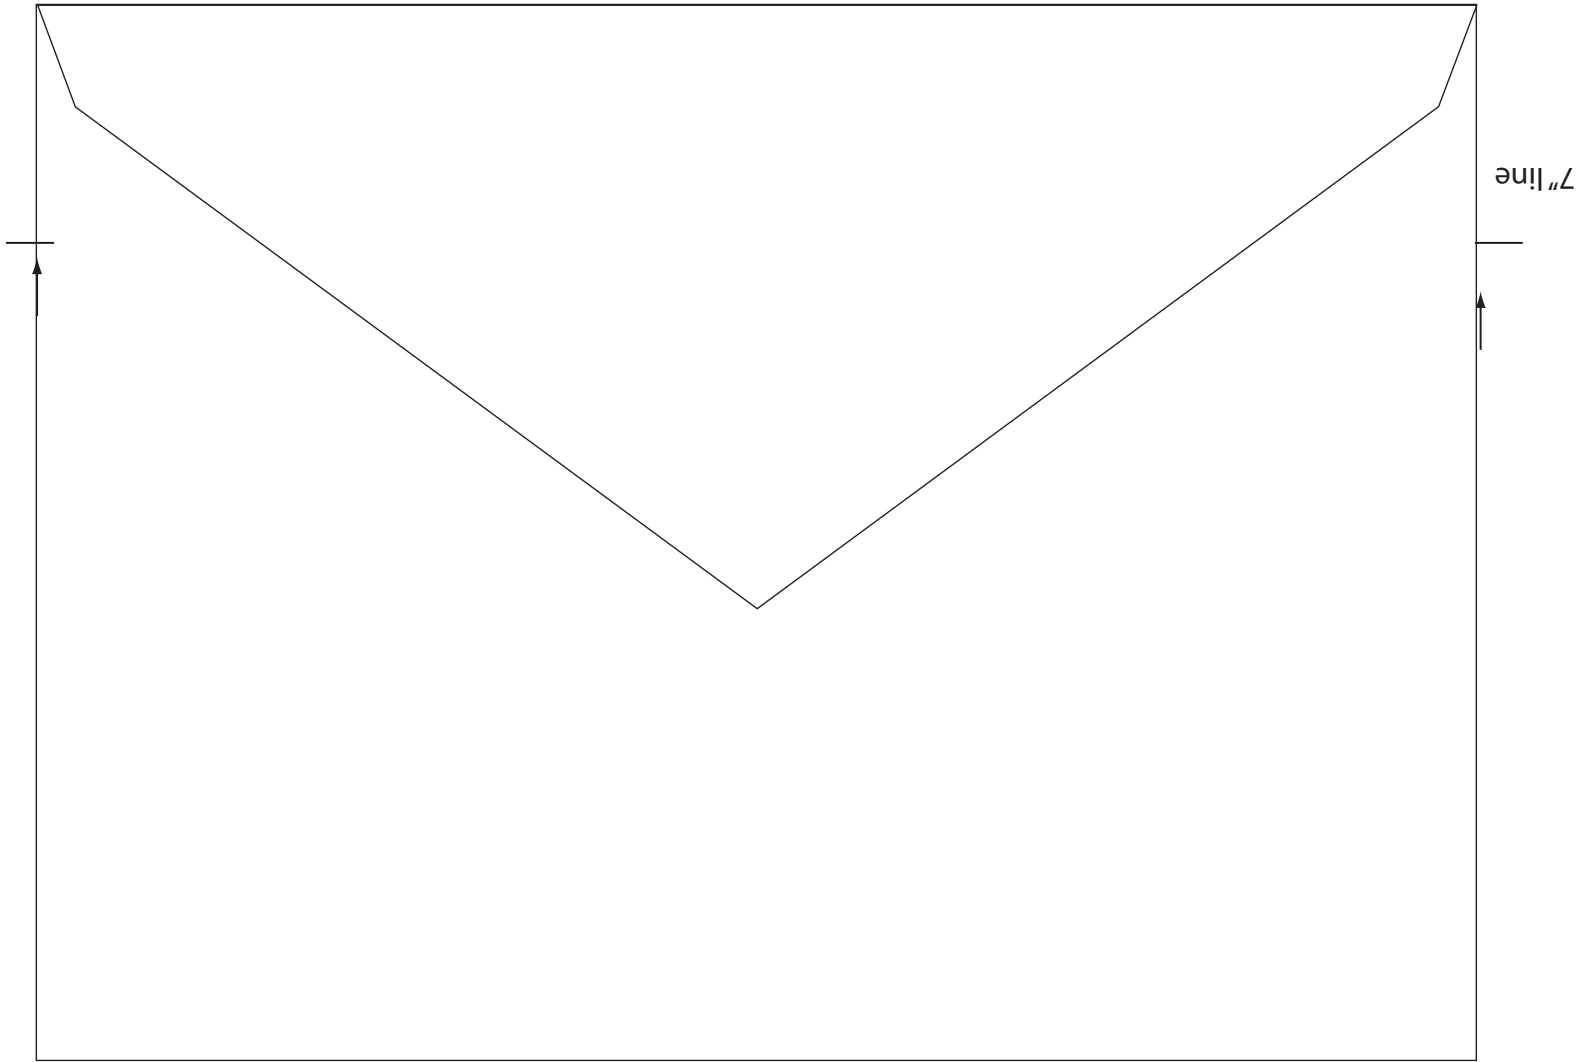

Description/Item #:
Retailer Name:
Client Name:

Qty:
Size: A7, OUTER 5.5" x 7.5"
Stock:
Ink Color(s):

Liner:
Notes:

Standard Ink Colors

 200u	 427u, 30%	 115u	 7499u	 7486u, 30%	 263u	 7454u, 30%
 207u	 428u	 021u	 465u, 30%	 7486u	 2573u	 277u
 699u	 425u	 158u	 465u	 347u	 7680u	 300u
 699u, 30%	 black	 876u	 7529u	 357u	 249u	 7454u
 rh red		 871u	 4635u	 371u		 281u
		 476u	 397u			 7464u

- Open this pdf in Illustrator
- Fill out all details in the top header
- Place your design in the template
- Convert ALL text to outlines
- Use PANTONE for all ink colors