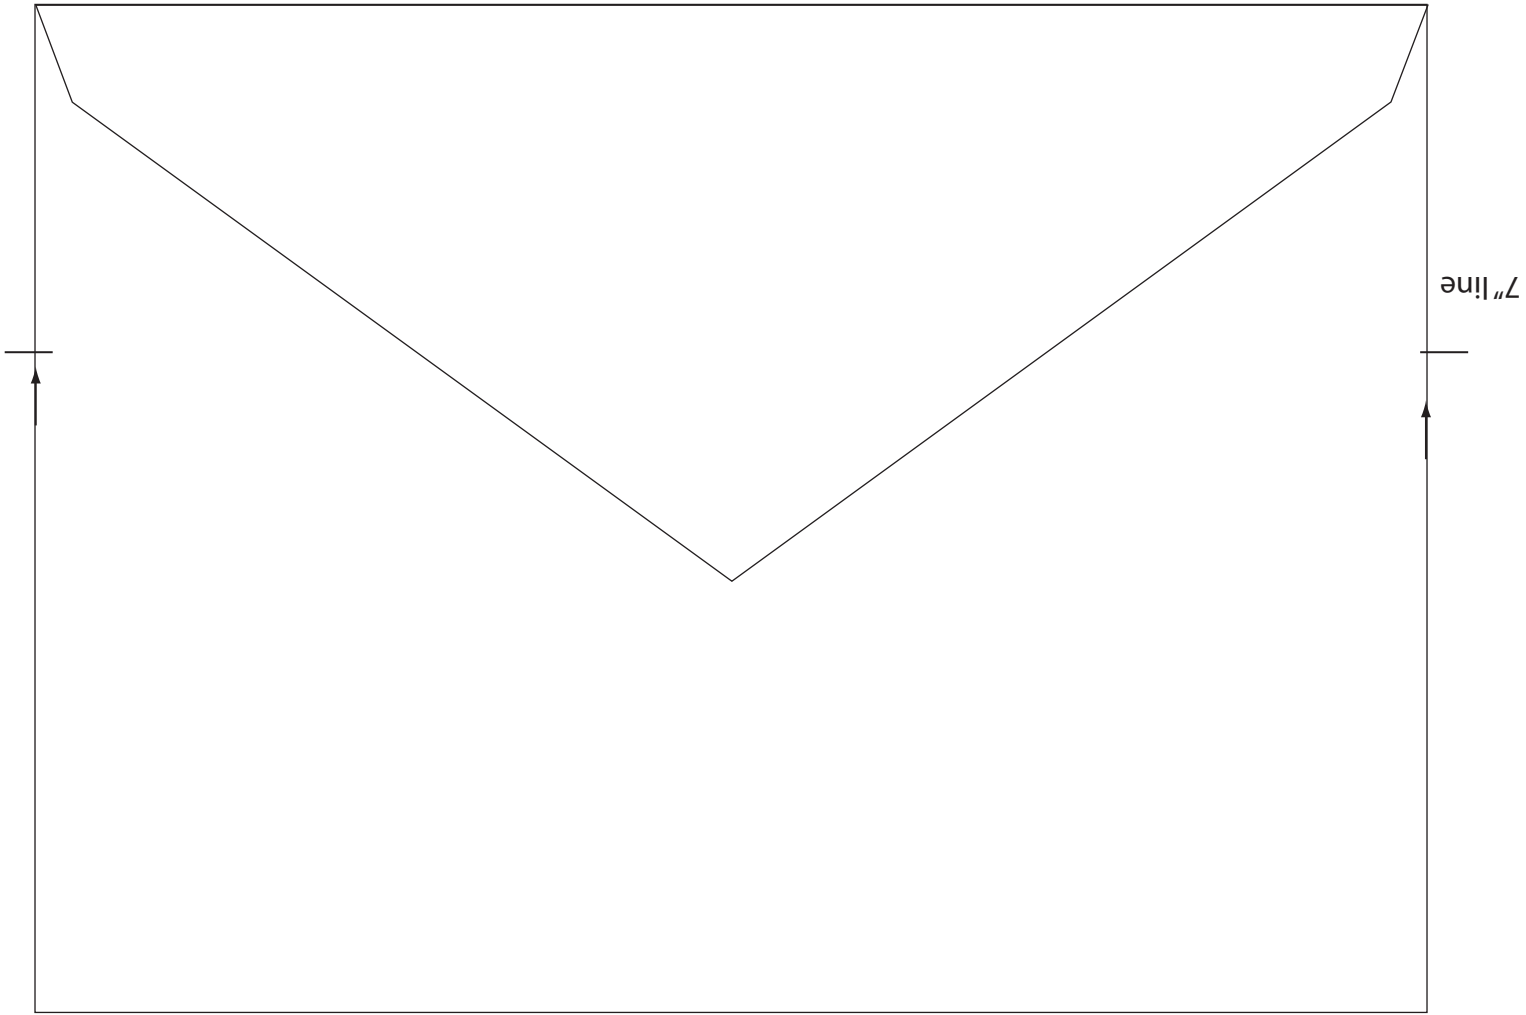

Description/Item #:
 Retailer Name:
 Client Name:

Qty:
 Size: A7, 5.25" x 7.25"
 Stock:
 Ink Color(s):

Liner:
 Notes:

Standard Ink Colors

200u	427u, 30%	115u	7499u	7486u, 30%	263u	7454u, 30%
207u	428u	021u	465u, 30%	7486u	2573u	277u
699u	425u	158u	465u	347u	7680u	300u
699u, 30%	black	876u	7529u	357u	249u	7454u
rh red		871u	4635u	371u		281u
			476u	397u		7464u

- Open this pdf in Illustrator
- Fill out all details in the top header
- Place your design in the template
- Convert ALL text to outlines
- Use PANTONE for all ink colors